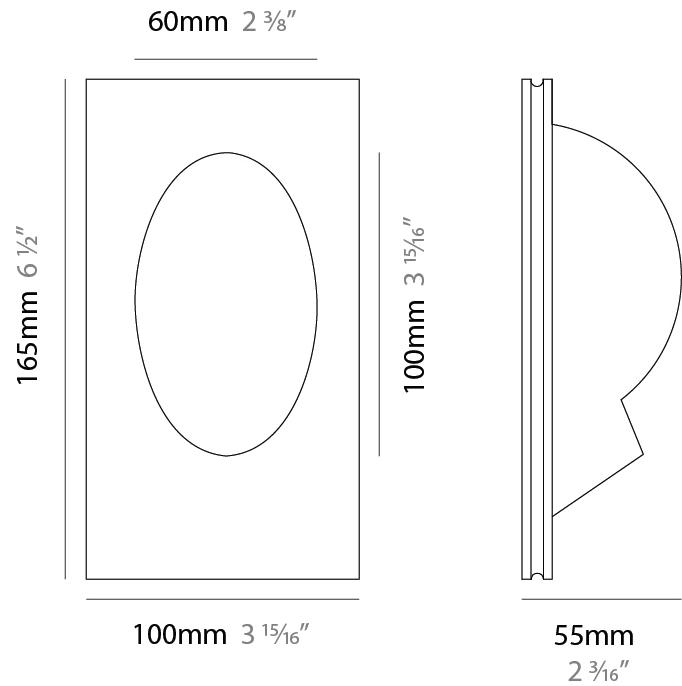

PROJECT	
TYPE	
SPECIFIER	
QUANTITY	
DATE	

INVISIBILI TRIMLESS

D86112

base number

1. To build a product code in our configurator select the specify button on the base model # product page
2. To build a manual product code on this datasheet choose from the options listed below in blue font and add the suffix to the base model #

GENERAL

Series: Invisibili
Brand: Panzeri
Division: Design
Mounting Type: Trimless
Mounting Location: Wall

PHYSICAL

Shape: Rectangle
Length (mm): 100
Length (in): 3 ¹⁵/₁₆
Width (mm): 55
Width (in): 2 ³/₁₆
Height (mm): 165
Height (in): 6 ¹/₂
Light Distribution: Asymmetric
Weight (kg): 0.49
Weight (lbs): 1.08
Diffuser: Acrylic Moulded Lens
Fixture Finish: WHI
Fixture Material: Plaster

ELECTRICAL

Lamp Type: LED
Input Wattage (W): 1.2
Total Output Wattage (W): 1
Dimming: Non-Dimming / Phase Dimming (120Vac only) / 0-10V Dimming
Driver Included: No
Driver Location: Remote
Driver Type: Constant Current - Universal
Driver Class: Class 2
Input Voltage (V): 120 - 277
Constant Current (MA): 350

LED

Number of LEDs: 1
Color Temperature (°K): 3000
Max. Delivered Lumen (lm): 120
CRI: >80 CRI
Lamp Life (hrs): 50000

OPTICAL

RATINGS AND CERTIFICATIONS

Certified By: Certified for North American Standards
IP rating: IP20