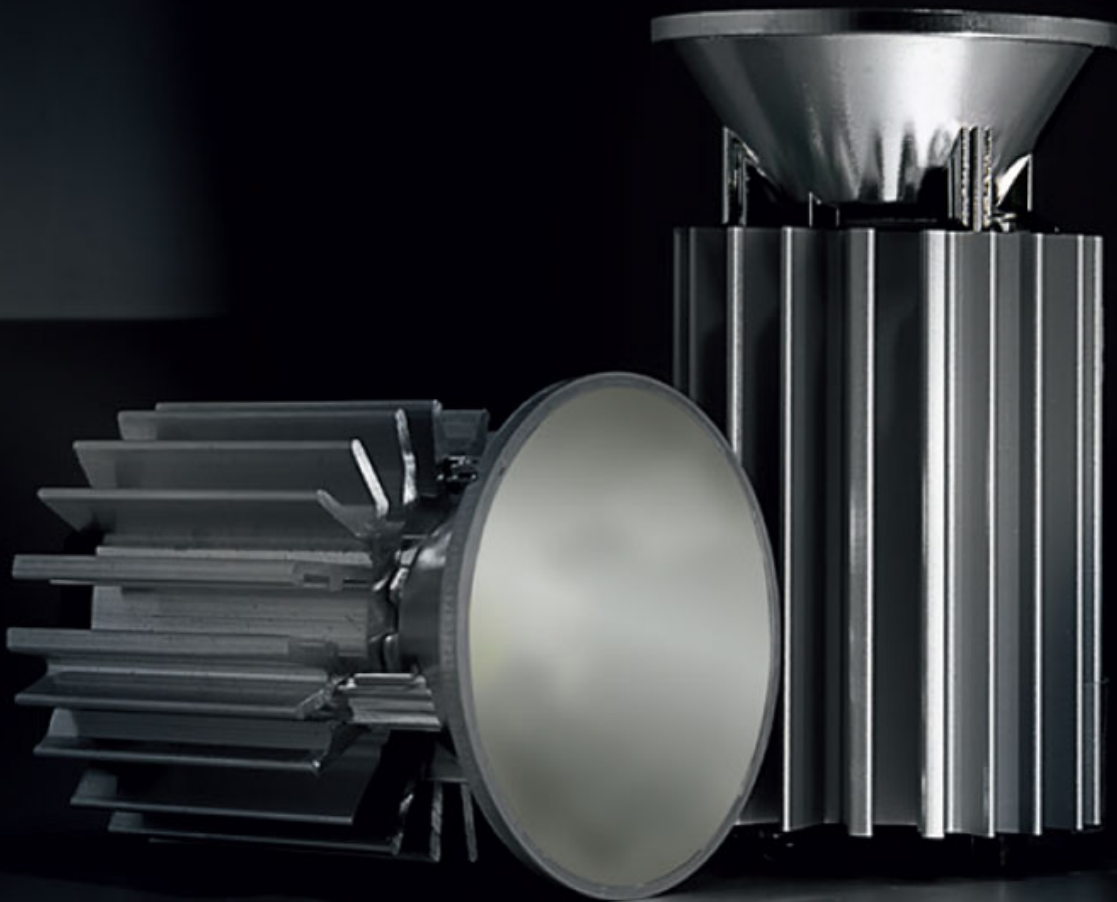

LED module included.
6.8W and 8.5W versions shown.
See fixture specifications.

PROJECT

TYPE

SPECIFIER

QUANTITY

DATE

Fixture Finish

White - WHI