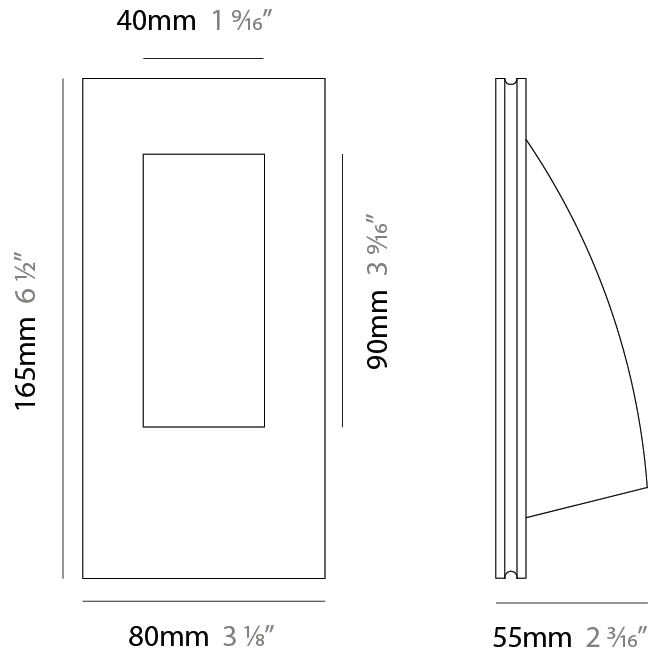

GENERAL

Series: Invisibili
 Brand: Panzeri
 Division: Design
 Mounting Type: Trimless
 Mounting Location: Wall

PHYSICAL

Shape: Rectangle
 Length (mm): 100
 Length (in): 3 ¹⁵/₁₆
 Width (mm): 55
 Width (in): 2 ³/₁₆
 Height (mm): 165
 Height (in): 6 ¹/₂
 Light Distribution: Asymmetric
 Weight (kg): 0.49
 Weight (lbs): 1.08
 Diffuser: Acrylic Moulded Lens
 Fixture Finish: WHI
 Fixture Material: Plaster

GENERAL

Series: Invisibili
 Brand: Panzeri
 Division: Design
 Mounting Type: Trimless
 Mounting Location: Wall

PHYSICAL

Shape: Rectangle
 Length (mm): 80
 Length (in): 3 1/8
 Width (mm): 55
 Width (in): 2 3/16
 Height (mm): 165
 Height (in): 6 1/2
 Light Distribution: Asymmetric
 Diffuser: Acrylic Moulded Lens
 Fixture Finish: WHI
 Fixture Material: Plaster

LED module included.
6.8W and 8.5W versions shown.
See fixture specifications.

PROJECT

TYPE

SPECIFIER

QUANTITY

DATE

Fixture Finish

White - WHI